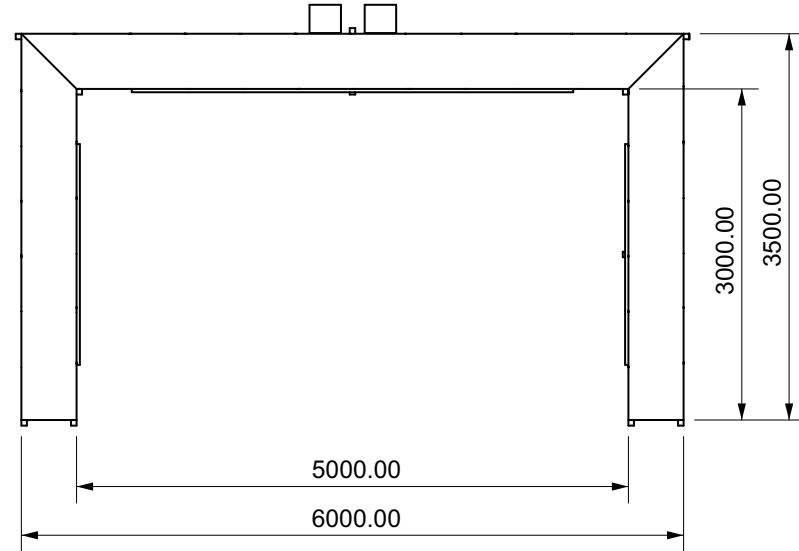

RIGHT

FRONT

PERSPECTIVE

PLAN

 <small>inflate design sdn. bhd. 11, Persiaran Damansara, Petaling Jaya, Selangor 47810, Malaysia</small>	Date: 26/11/09	Job no:	Revision: 1
	Drawing title: 6M CUBE WALL GA		
	Drawn by: Mahani Baharum		
Description:			
			
ALL DIMENSIONS IN MM			